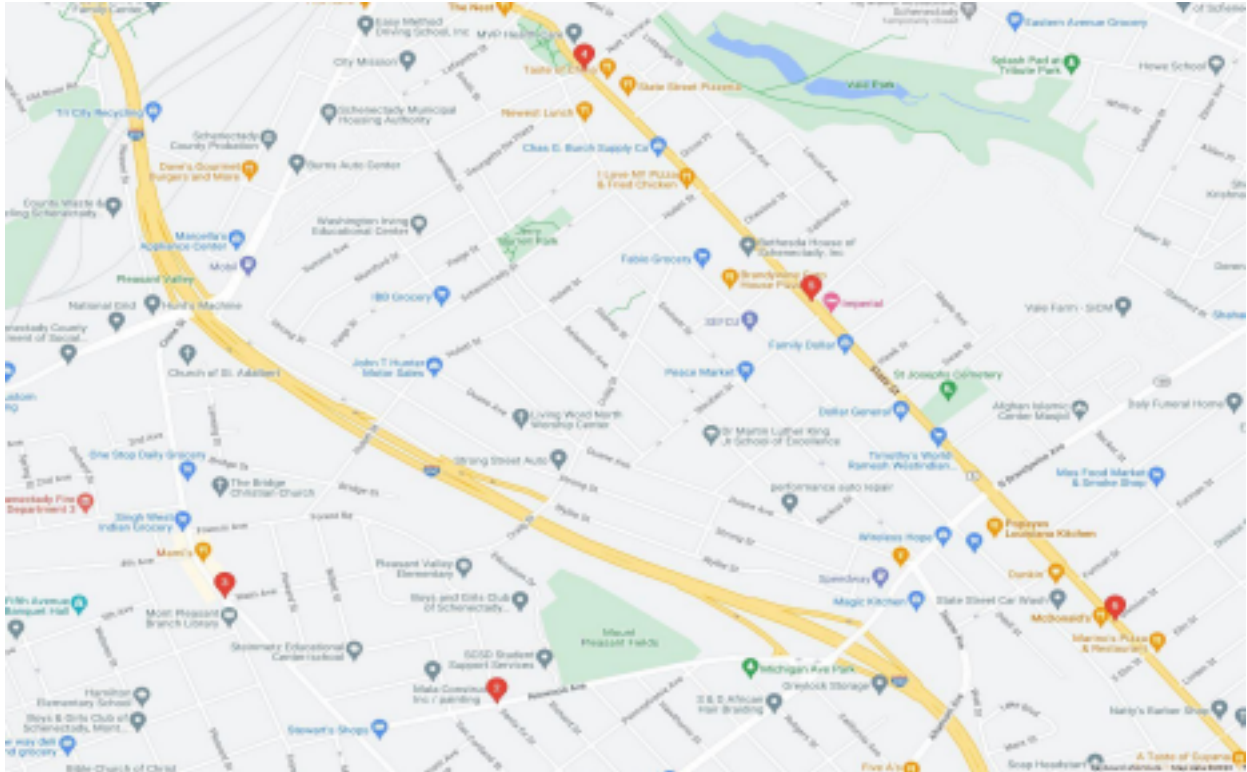

*Note the HS and MS buses run back-to-back and split after the final stop at Woodlawn Station to proceed to the MS and HS separately. Students should board the appropriate bus.

PM HS Schenectady Bus :

4:00PM Departure from Albany Leadership HS (19 Hackett Blvd)
4:21PM Norwood Avenue @ Sante Fe Street
4:22PM Crane St @ Main Ave
4:24PM Veedor @ Nott Terrace
4:25PM Steuben Station (State Street)
4:26PM Division Street (State Street)
4:27PM Woodlawn Station

PM MS Schenectady Bus :

3:45PM Departure from Albany Leadership MS (75 Park Ave)
4:07PM Crane St @ Main Ave
4:09PM Veedor @ Nott Terrace
4:10PM Steuben Station (State Street)
4:11PM Division Street (State Street)
4:12PM Woodlawn Station

Schenectady Bus Route Map

2024-2025 Durham Bus Stops CONTINUED:

AM Local Bus (Cohoes/Watervliet/Rensselaer) :

6:33AM 77 Delaware Avenue: Cumberland Farms [Route 470 and Railroad Ave, Cohoes]
6:40AM 1901 2nd Avenue: Walgreens [2nd Avenue and 19th Street Watervliet] 6:49AM
1647 3rd Street [3rd Street and Washington Ave, Rensselaer]
7:00AM Arrival at Albany Leadership HS (19 Hackett Blvd)
7:25AM Arrival at Albany Leadership MS (75 Park Ave)

PM Local Bus (Cohoes/Watervliet/Rensselaer) :

Local Bus (Cohoes/Watervliet/Rensselaer)

3:45PM Arrival at Albany Leadership HS (19 Hackett Blvd)
3:47PM Arrival at Albany Leadership MS (75 Park Ave)
3:52PM 1647 3rd Street [3rd Street and Washington Ave, Rensselaer]
4:01PM 1901 2nd Avenue: Walgreens [2nd Avenue and 19th Street Watervliet] 4:06PM
77 Delaware Avenue: Cumberland Farms [Route 470 and Railroad Ave, Cohoes]